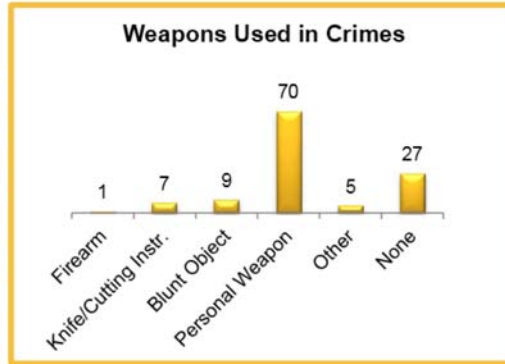

2013 Washington NIBRS Submission Agencies

FERDALE PD

Continued

2013 Group B Arrests

Offense	Adult	Juvenile
Bad Checks	1	0
Curfew/Vagrancy	0	0
Disorderly Conduct	10	2
DUI	57	1
Family Offenses	0	0
Liquor Law Violations	12	6
Peeping Tom	0	0
Trespass	8	0
All Other Offenses	29	4
Total	117	13

2013 Property Values by Type

Type	Value
Seized	$1,222
Burned	$110
Counterfeited/Forged	$13,401
Destroyed/Damaged	$241,476
Recovered	$184,762
Stolen	$604,392
Total	$1,045,363