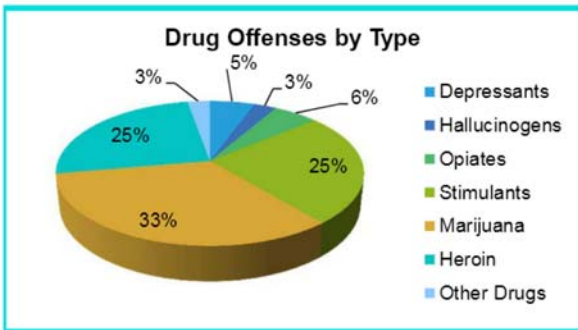

2013 Washington NIBRS Submission Agencies

FERDALE PD

Continued

2013 Group B Arrests

Offense	Adult	Juvenile
Bad Checks	1	0
Curfew/Vagrancy	0	0
Disorderly Conduct	10	2
DUI	57	1
Family Offenses	0	0
Liquor Law Violations	12	6
Peeping Tom	0	0
Trespass	8	0
All Other Offenses	29	4
Total	117	13

2013 Property Values by Type

Type	Value
Seized	$1,222
Burned	$110
Counterfeited/Forged	$13,401
Destroyed/Damaged	$241,476
Recovered	$184,762
Stolen	$604,392
Total	$1,045,363